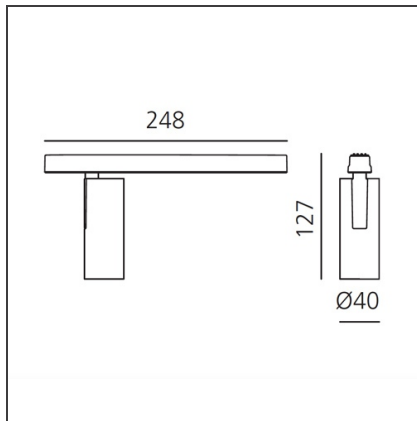

Vector Magnetic 40 - 10W 20° 3000K DALI Black

 IP20   Dimmbar: +  -

DESIGN

Carlotta de Bevilacqua

BESCHREIBUNG

Two sizes with three different beam angles each (spot, flood, wide flood) obtained by means of refractive or hybrid optical units. Junction arm integrated in the spotlight's body to keep the barycentre aligned with the track and prevent any imbalance in possible suspension versions of the track. The junction allows 360° rotation and 90° tilting for maximum emission adjustment freedom.

TECHNISCHE ZEICHNUNGEN

FUNKTIONEN

Artikelnummer:	AP00204	Serie:	Indoor, 2019 Artemide Collection
Farbe:	Black		
Installation:	Stromschiene, Projector		
Anwendungsbereich:	Innenbeleuchtung		

DIMENSION

Höhe:	cm 12.7
Gewicht:	kg 0.3
Länge Fuß:	cm 24.8
Neigung:	-90+90
Drehung:	cm 360