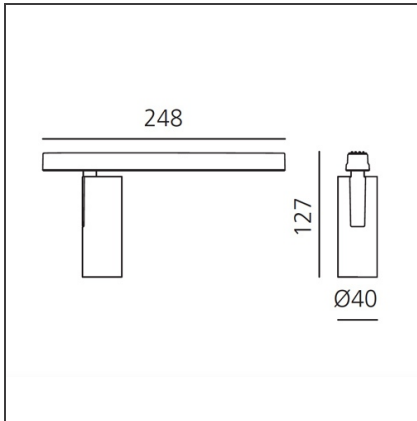

Vector Magnetic 40 - 10W 20° 3000K DALI Black

IP20   Dimmerable: 

DESIGN BY

Carlotta de Bevilacqua

DESCRIPTION

Two sizes with three different beam angles each (spot, flood, wide flood) obtained by means of refractive or hybrid optical units. Junction arm integrated in the spotlight's body to keep the barycentre aligned with the track and prevent any imbalance in possible suspension versions of the track. The junction allows 360° rotation and 90° tilting for maximum emission adjustment freedom.

TECHNICAL DRAWINGS

FEATURES

Article Code:	AP00204	Series:	Indoor, 2018
Colour:	Black		Artemide Collection
Installation:	Projector, Track		
Environment:	Indoor		

DIMENSIONS

Height:	cm 12.7
Base Length:	cm 24.8
Inclination:	-90+90
Rotation:	cm 360