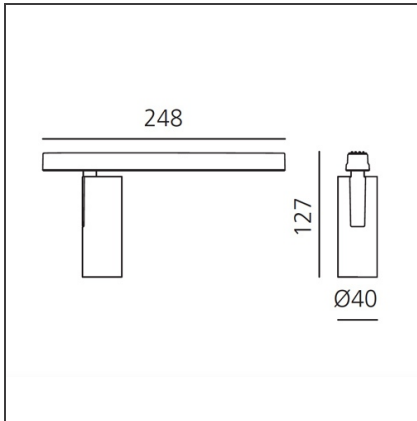

Vector Magnetic 40 - 10W 20° 3000K DALI Brushed bronze

IP20 Dimmbar: + -

DESIGN

Carlotta de Bevilacqua

BESCHREIBUNG

Two sizes with three different beam angles each (spot, flood, wide flood) obtained by means of refractive or hybrid optical units. Junction arm integrated in the spotlight's body to keep the barycentre aligned with the track and prevent any imbalance in possible suspension versions of the track. The junction allows 360° rotation and 90° tilting for maximum emission adjustment freedom.

TECHNISCHE ZEICHNUNGEN

FUNKTIONEN

Artikelnummer:	AP00220	Serie:	Indoor, 2019
Farbe:	Brushed bronze		Artemide Collection
Installation:	Stromschiene, Projector		
Anwendungsbereich:	Innenbeleuchtung		

DIMENSION

Höhe:	cm 12.7
Gewicht:	kg 0.3
Länge Fuß:	cm 24.8
Neigung:	-90+90
Drehung:	cm 360

INKLUSIVE LEUCHTMITTEL

Kategorie:	LED	Farbtemperatur(K):	3000K
Anzahl:	1	Color Tolerance:	MacAdam 3SDCM
Watt:	10W	Service Life:	L70 (6K) 50000h
Typ:	0		
Class:	A		

LUMINAIRE

Watt:	10W	Lichtstrom (lm):	584lm
		CCT:	3000K
		Efficiency:	69%
		Efficacy:	58.43lm/W
		CRI:	90
		Dimmable Typology:	Dali

Anmerkungen

For operation use only Artemide Power Supply kit.

ZUBEHÖR

Accessories holder
- Vector 40
AP90100