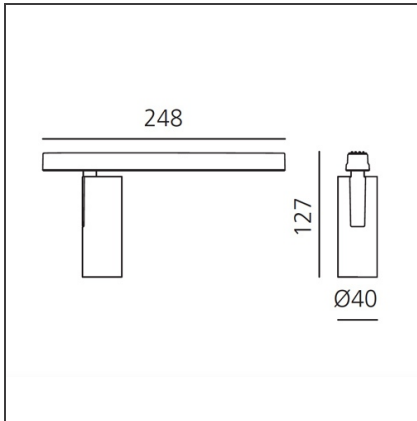

Vector Magnetic 40 - 10W 20° 3000K DALI Brushed bronze

IP20   Dimmerable: 

DESIGN BY

Carlotta de Bevilacqua

DESCRIPTION

Two sizes with three different beam angles each (spot, flood, wide flood) obtained by means of refractive or hybrid optical units. Junction arm integrated in the spotlight's body to keep the barycentre aligned with the track and prevent any imbalance in possible suspension versions of the track. The junction allows 360° rotation and 90° tilting for maximum emission adjustment freedom.

TECHNICAL DRAWINGS

FEATURES

Article Code:	AP00220	Series:	Indoor, 2018
Colour:	Brushed bronze		Artemide Collection
Installation:	Projector, Track		
Environment:	Indoor		

DIMENSIONS

Height:	cm 12.7
Base Length:	cm 24.8
Inclination:	-90+90
Rotation:	cm 360