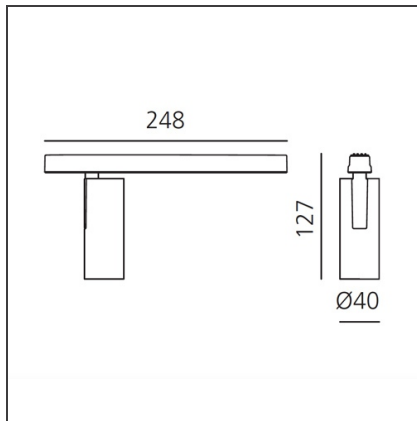

Vector Magnetic 40 - 10W 20° 3000K DALI Brushed silver

IP20   Dimmbar: +  -

DESIGN

Carlotta de Bevilacqua

BESCHREIBUNG

Two sizes with three different beam angles each (spot, flood, wide flood) obtained by means of refractive or hybrid optical units. Junction arm integrated in the spotlight's body to keep the barycentre aligned with the track and prevent any imbalance in possible suspension versions of the track. The junction allows 360° rotation and 90° tilting for maximum emission adjustment freedom.

TECHNISCHE ZEICHNUNGEN

FUNKTIONEN

Artikelnummer:	AP00215	Serie:	Indoor, 2019 Artemide Collection
Farbe:	Brushed silver		
Installation:	Stromschiene, Projector		
Anwendungsbereich:	Innenbeleuchtung		

DIMENSION

Höhe:	cm 12.7
Gewicht:	kg 0.3
Länge Fuß:	cm 24.8
Neigung:	-90+90
Drehung:	cm 360

INKLUSIVE LEUCHTMITTEL

Kategorie:	LED	Farbtemperatur(K):	3000K
Anzahl:	1	Color Tolerance:	MacAdam 3SDCM
Watt:	10W	Service Life:	L70 (6K) 50000h
Typ:	0		
Class:	A		

LUMINAIRE

Watt:	10W	Lichtstrom (lm):	584lm
		CCT:	3000K
		Efficiency:	69%
		Efficacy:	58.43lm/W
		CRI:	90
		Dimmable Typology:	Dali

Anmerkungen

For operation use only Artemide Power Supply kit.

ZUBEHÖR

Accessories holder
- Vector 40
AP90100