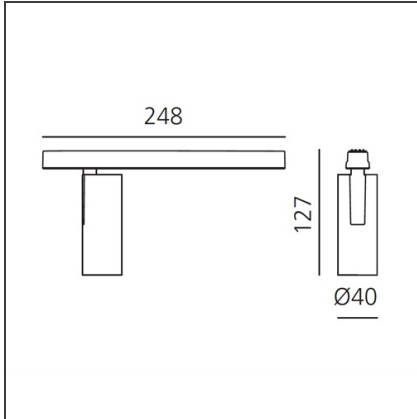

Vector Magnetic 40 - 10W 20° 3000K DALI White

IP20   Dimmbar:  -

DESIGN

Carlotta de Bevilacqua

BESCHREIBUNG

Two sizes with three different beam angles each (spot, flood, wide flood) obtained by means of refractive or hybrid optical units. Junction arm integrated in the spotlight's body to keep the barycentre aligned with the track and prevent any imbalance in possible suspension versions of the track. The junction allows 360° rotation and 90° tilting for maximum emission adjustment freedom.

TECHNISCHE ZEICHNUNGEN

FUNKTIONEN

Artikelnummer:	AP00201	Serie:	Indoor, 2019 Artemide Collection
Farbe:	White		
Installation:	Stromschiene, Projector		
Anwendungsbereich:	Innenbeleuchtung		

DIMENSION

Höhe:	cm 12.7
Gewicht:	kg 0.3
Länge Fuß:	cm 24.8
Neigung:	-90+90
Drehung:	cm 360