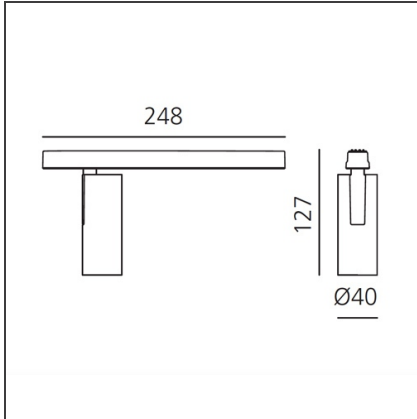

Vector Magnetic 40 - 10W 20° 3000K DALI White

IP20   Dimmerable: 

DESIGN BY

Carlotta de Bevilacqua

DESCRIPTION

Two sizes with three different beam angles each (spot, flood, wide flood) obtained by means of refractive or hybrid optical units. Junction arm integrated in the spotlight's body to keep the barycentre aligned with the track and prevent any imbalance in possible suspension versions of the track. The junction allows 360° rotation and 90° tilting for maximum emission adjustment freedom.

TECHNICAL DRAWINGS

FEATURES

Article Code:	AP00201	Series:	Indoor, 2018
Colour:	White		Artemide Collection
Installation:	Projector, Track		
Environment:	Indoor		

DIMENSIONS

Height:	cm 12.7
Base Length:	cm 24.8
Inclination:	-90+90
Rotation:	cm 360