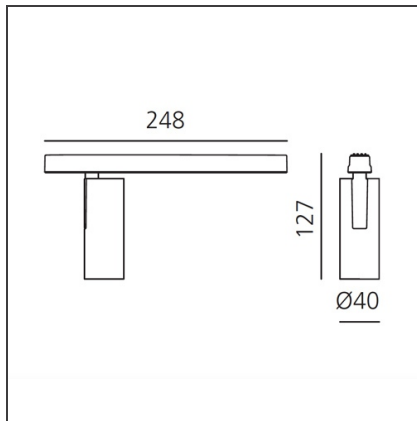

Vector Magnetic 40 - 10W 20° 4000K DALI Black

IP20   Dimmbar: +  -

DESIGN

Carlotta de Bevilacqua

BESCHREIBUNG

Two sizes with three different beam angles each (spot, flood, wide flood) obtained by means of refractive or hybrid optical units. Junction arm integrated in the spotlight's body to keep the barycentre aligned with the track and prevent any imbalance in possible suspension versions of the track. The junction allows 360° rotation and 90° tilting for maximum emission adjustment freedom.

TECHNISCHE ZEICHNUNGEN

FUNKTIONEN

Artikelnummer:	AP05204	Serie:	Indoor, 2019 Artemide Collection
Farbe:	Black		
Installation:	Stromschiene, Projector		
Anwendungsbereich:	Innenbeleuchtung		

DIMENSION

Höhe:	cm 12.7
Gewicht:	kg 0.3
Länge Fuß:	cm 24.8
Neigung:	-90+90
Drehung:	cm 360