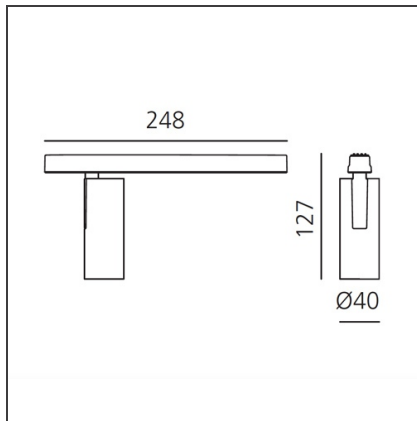

Vector Magnetic 40 - 10W 20° 4000K DALI Black

IP20   Dimmerable: +  -

DESIGN BY

Carlotta de Bevilacqua

DESCRIPTION

Two sizes with three different beam angles each (spot, flood, wide flood) obtained by means of refractive or hybrid optical units. Junction arm integrated in the spotlight's body to keep the barycentre aligned with the track and prevent any imbalance in possible suspension versions of the track. The junction allows 360° rotation and 90° tilting for maximum emission adjustment freedom.

TECHNICAL DRAWINGS

FEATURES

Article Code:	AP05204	Series:	Indoor, 2018
Colour:	Black		Artemide Collection
Installation:	Projector, Track		
Environment:	Indoor		

DIMENSIONS

Height:	cm 12.7
Base Length:	cm 24.8
Inclination:	-90+90
Rotation:	cm 360