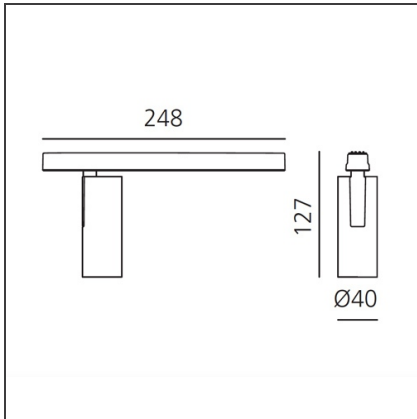

TECHNISCHE ZEICHNUNGEN

FUNKTIONEN

Artikelnummer:	AP05215	Serie:	Indoor, 2019 Artemide Collection
Farbe:	Brushed silver		
Installation:	Stromschiene, Projector		
Anwendungsbereich:	Innenbeleuchtung		

DIMENSION

Höhe:	cm 12.7
Gewicht:	kg 0.3
Länge Fuß:	cm 24.8
Neigung:	-90+90
Drehung:	cm 360

INKLUSIVE LEUCHTMITTEL

Kategorie:	LED	Farbtemperatur(K):	4000K
Anzahl:	1	Color Tolerance:	MacAdam 3SDCM
Watt:	10W	Service Life:	L70 (6K) 50000h
Typ:	0		
Class:	A		

LUMINAIRE

Watt:	10W	Lichtstrom (lm):	626lm
		CCT:	4000K
		Efficiency:	69%
		Efficacy:	62.60lm/W
		CRI:	90
		Dimmable Typology:	Dali

Anmerkungen

For operation use only Artemide Power Supply kit.