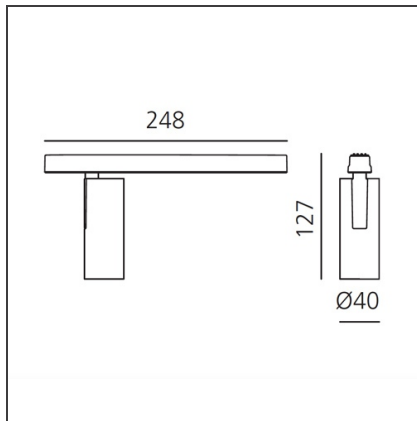

Vector Magnetic 40 - 10W 20° 4000K DALI White

IP20   Dimmbar: +  -

DESIGN

Carlotta de Bevilacqua

BESCHREIBUNG

Two sizes with three different beam angles each (spot, flood, wide flood) obtained by means of refractive or hybrid optical units. Junction arm integrated in the spotlight's body to keep the barycentre aligned with the track and prevent any imbalance in possible suspension versions of the track. The junction allows 360° rotation and 90° tilting for maximum emission adjustment freedom.

TECHNISCHE ZEICHNUNGEN

FUNKTIONEN

Artikelnummer:	AP05201	Serie:	Indoor, 2019 Artemide Collection
Farbe:	White		
Installation:	Stromschiene, Projector		
Anwendungsbereich:	Innenbeleuchtung		

DIMENSION

Höhe:	cm 12.7
Gewicht:	kg 0.3
Länge Fuß:	cm 24.8
Neigung:	-90+90
Drehung:	cm 360