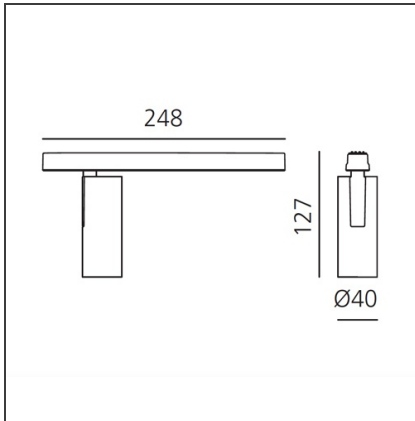

TECHNISCHE ZEICHNUNGEN

FUNKTIONEN

Artikelnummer:	AP01320	Serie:	Indoor, 2018 Artemide Collection
Farbe:	Brushed bronze		
Installation:	Projector, Stromschiene		
Anwendungsbereich:	Innenbeleuchtung		

DIMENSION

Höhe:	cm 12.7
Länge Fuß:	cm 24.8
Neigung:	-90+90
Drehung:	cm 360

INKLUSIVE LEUCHTMITTEL

Kategorie:	LED	Farbtemperatur(K):	2700K
Anzahl:	1	Color Tolerance:	MacAdam 3SDCM
Watt:	10W	CRI:	90
Typ:	0	Service Life:	L70 (6K) 50000h

LUMINAIRE

Watt:	10W	Lichtstrom (lm):	491lm
		CCT:	2700K
		Efficiency:	63%
		Efficacy:	49.10lm/W
		CRI:	90
		Dimmable Typology:	Dali

Anmerkungen

For operation use only Artemide Power Supply kit.