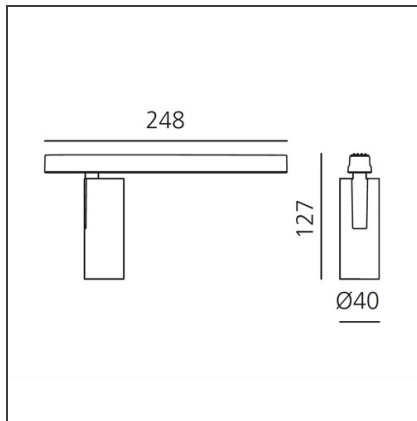

Vector Magnetic 40 - 10W 28° 2700K DALI Brushed silver

IP20   Dimmbar: +  -

TECHNISCHE ZEICHNUNGEN

DESIGN

Carlotta de Bevilacqua

BESCHREIBUNG

Two sizes with three different beam angles each (spot, flood, wide flood) obtained by means of refractive or hybrid optical units. Junction arm integrated in the spotlight's body to keep the barycentre aligned with the track and prevent any imbalance in possible suspension versions of the track. The junction allows 360° rotation and 90° tilting for maximum emission adjustment freedom.

FUNKTIONEN

Artikelnummer:	AP01315	Serie:	Indoor, 2018 Artemide Collection
Farbe:	Brushed silver		
Installation:	Projector, Stromschiene		
Anwendungsbereich:	Innenbeleuchtung		

DIMENSION

Höhe:	cm 12.7
Länge Fuß:	cm 24.8
Neigung:	-90+90
Drehung:	cm 360