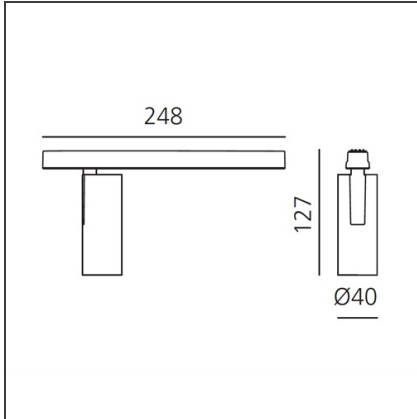

Vector Magnetic 40 - 10W 28° 2700K DALI Brushed silver

IP20   Dimmerable: +  -

DESIGN BY

Carlotta de Bevilacqua

DESCRIPTION

Two sizes with three different beam angles each (spot, flood, wide flood) obtained by means of refractive or hybrid optical units. Junction arm integrated in the spotlight's body to keep the barycentre aligned with the track and prevent any imbalance in possible suspension versions of the track. The junction allows 360° rotation and 90° tilting for maximum emission adjustment freedom.

TECHNICAL DRAWINGS

FEATURES

Article Code:	AP01315	Series:	Indoor, 2018
Colour:	Brushed silver		Artemide Collection
Installation:	Projector, Track		
Environment:	Indoor		

DIMENSIONS

Height:	cm 12.7
Base Length:	cm 24.8
Inclination:	-90+90
Rotation:	cm 360