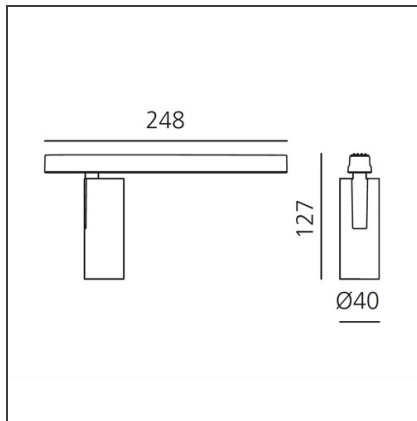

### TECHNISCHE ZEICHNUNGEN

### BESCHREIBUNG

Two sizes with three different beam angles each (spot, flood, wide flood) obtained by means of refractive or hybrid optical units. Junction arm integrated in the spotlight's body to keep the barycentre aligned with the track and prevent any imbalance in possible suspension versions of the track. The junction allows 360° rotation and 90° tilting for maximum emission adjustment freedom.

### DIMENSION

<b>Höhe:</b>	cm 12.7
<b>Länge Fuß:</b>	cm 24.8
<b>Neigung:</b>	-90+90
<b>Drehung:</b>	cm 360