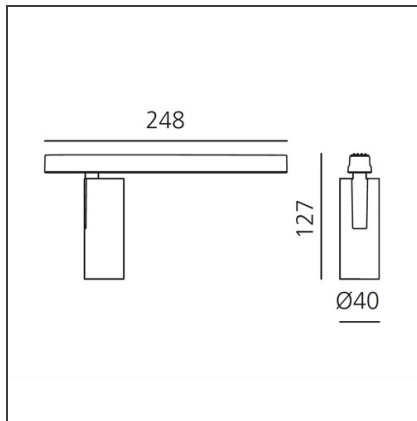

Vector Magnetic 40 - 10W 28° 3000K DALI Brushed bronze

IP20   Dimmbar: +  -

TECHNISCHE ZEICHNUNGEN

DESIGN

Carlotta de Bevilacqua

BESCHREIBUNG

Two sizes with three different beam angles each (spot, flood, wide flood) obtained by means of refractive or hybrid optical units. Junction arm integrated in the spotlight's body to keep the barycentre aligned with the track and prevent any imbalance in possible suspension versions of the track. The junction allows 360° rotation and 90° tilting for maximum emission adjustment freedom.

FUNKTIONEN

Artikelnummer:	AP00320	Serie:	Indoor, 2018
Farbe:	Brushed bronze		Artemide Collection
Installation:	Projector, Stromschiene		
Anwendungsbereich:	Innenbeleuchtung		

DIMENSION

Höhe:	cm 12.7
Länge Fuß:	cm 24.8
Neigung:	-90+90
Drehung:	cm 360