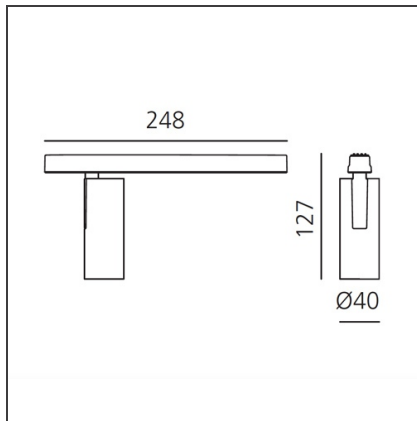

Vector Magnetic 40 - 10W 28° 3000K DALI Brushed silver

IP20   Dimmbar: +  -

DESIGN

Carlotta de Bevilacqua

BESCHREIBUNG

Two sizes with three different beam angles each (spot, flood, wide flood) obtained by means of refractive or hybrid optical units. Junction arm integrated in the spotlight's body to keep the barycentre aligned with the track and prevent any imbalance in possible suspension versions of the track. The junction allows 360° rotation and 90° tilting for maximum emission adjustment freedom.

TECHNISCHE ZEICHNUNGEN

FUNKTIONEN

Artikelnummer:	AP00315	Serie:	Indoor, 2019 Artemide Collection
Farbe:	Brushed silver		
Installation:	Stromschiene, Projector		
Anwendungsbereich:	Innenbeleuchtung		

DIMENSION

Höhe:	cm 12.7
Gewicht:	kg 0.3
Länge Fuß:	cm 24.8
Neigung:	-90+90
Drehung:	cm 360

INKLUSIVE LEUCHTMITTEL

Kategorie:	LED	Farbtemperatur(K):	3000K
Anzahl:	1	Color Tolerance:	MacAdam 3SDCM
Watt:	10W	Service Life:	L70 (6K) 50000h
Typ:	0		
Class:	A		

LUMINAIRE

Watt:	10W	Lichtstrom (lm):	528lm
		CCT:	3000K
		Efficiency:	63%
		Efficacy:	52.88lm/W
		CRI:	90
		Dimmable Typology:	Dali

Anmerkungen

For operation use only Artemide Power Supply kit.

ZUBEHÖR

Accessories holder
- Vector 40
AP90100