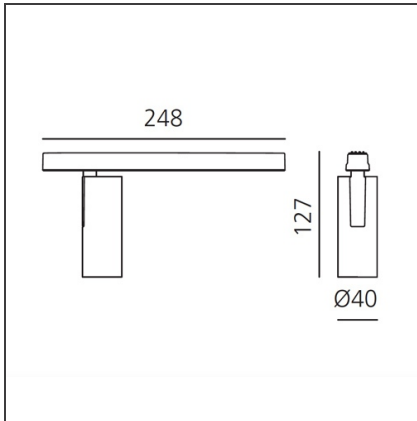

TECHNISCHE ZEICHNUNGEN

FUNKTIONEN

Artikelnummer:	AP00301	Serie:	Indoor, 2019 Artemide Collection
Farbe:	White		
Installation:	Stromschiene, Projector		
Anwendungsbereich:	Innenbeleuchtung		

DIMENSION

Höhe:	cm 12.7
Gewicht:	kg 0.3
Länge Fuß:	cm 24.8
Neigung:	-90+90
Drehung:	cm 360

INKLUSIVE LEUCHTMITTEL

Kategorie:	LED	Farbtemperatur(K):	3000K
Anzahl:	1	Color Tolerance:	MacAdam 3SDCM
Watt:	10W	Service Life:	L70 (6K) 50000h
Typ:	0		
Class:	A		

LUMINAIRE

Watt:	10W	Lichtstrom (lm):	528lm
		CCT:	3000K
		Efficiency:	63%
		Efficacy:	52.88lm/W
		CRI:	90
		Dimmable Typology:	Dali

Anmerkungen

For operation use only Artemide Power Supply kit.