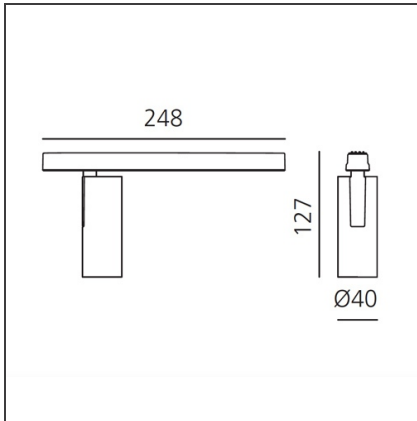

Vector Magnetic 40 - 10W 28° 3000K DALI White

IP20   Dimmerable: 

DESIGN BY

Carlotta de Bevilacqua

DESCRIPTION

Two sizes with three different beam angles each (spot, flood, wide flood) obtained by means of refractive or hybrid optical units. Junction arm integrated in the spotlight's body to keep the barycentre aligned with the track and prevent any imbalance in possible suspension versions of the track. The junction allows 360° rotation and 90° tilting for maximum emission adjustment freedom.

TECHNICAL DRAWINGS

FEATURES

Article Code:	AP00301	Series:	Indoor, 2018
Colour:	White		Artemide Collection
Installation:	Projector, Track		
Environment:	Indoor		

DIMENSIONS

Height:	cm 12.7
Base Length:	cm 24.8
Inclination:	-90+90
Rotation:	cm 360