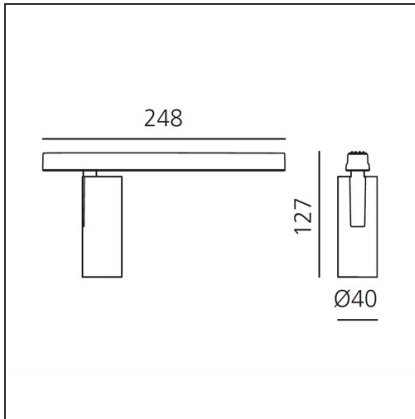

Vector Magnetic 40 - 10W 28° 4000K DALI Black

 IP20   Dimmbar: +  -

DESIGN

Carlotta de Bevilacqua

BESCHREIBUNG

Two sizes with three different beam angles each (spot, flood, wide flood) obtained by means of refractive or hybrid optical units. Junction arm integrated in the spotlight's body to keep the barycentre aligned with the track and prevent any imbalance in possible suspension versions of the track. The junction allows 360° rotation and 90° tilting for maximum emission adjustment freedom.

TECHNISCHE ZEICHNUNGEN

FUNKTIONEN

Artikelnummer:	AP05304	Serie:	Indoor, 2019 Artemide Collection
Farbe:	Black		
Installation:	Stromschiene, Projector		
Anwendungsbereich:	Innenbeleuchtung		

DIMENSION

Höhe:	cm 12.7
Gewicht:	kg 0.3
Länge Fuß:	cm 24.8
Neigung:	-90+90
Drehung:	cm 360