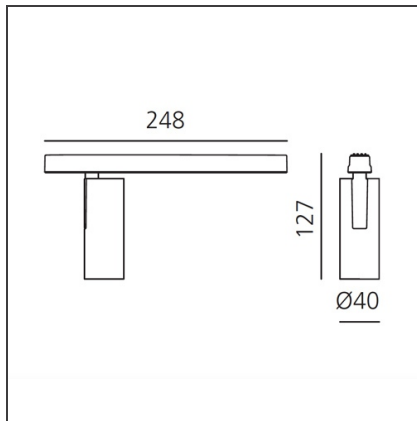

TECHNISCHE ZEICHNUNGEN

FUNKTIONEN

Artikelnummer:	AP05320	Serie:	Indoor, 2019 Artemide Collection
Farbe:	Brushed bronze		
Installation:	Stromschiene, Projector		
Anwendungsbereich:	Innenbeleuchtung		

DIMENSION

Höhe:	cm 12.7
Gewicht:	kg 0.3
Länge Fuß:	cm 24.8
Neigung:	-90+90
Drehung:	cm 360

INKLUSIVE LEUCHTMITTEL

Kategorie:	LED	Farbtemperatur(K):	4000K
Anzahl:	1	Color Tolerance:	MacAdam 3SDCM
Watt:	10W	Service Life:	L70 (6K) 50000h
Typ:	0		
Class:	A		

LUMINAIRE

Watt:	10W	Lichtstrom (lm):	566lm
		CCT:	4000K
		Efficiency:	63%
		Efficacy:	56.65lm/W
		CRI:	90
		Dimmable Typology:	Dali

Anmerkungen

For operation use only Artemide Power Supply kit.