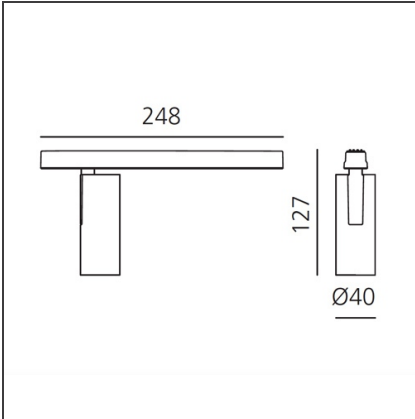

TECHNISCHE ZEICHNUNGEN

FUNKTIONEN

Artikelnummer:	AP05315	Serie:	Indoor, 2019 Artemide Collection
Farbe:	Brushed silver		
Installation:	Stromschiene, Projector		
Anwendungsbereich:	Innenbeleuchtung		

DIMENSION

Höhe:	cm 12.7
Gewicht:	kg 0.3
Länge Fuß:	cm 24.8
Neigung:	-90+90
Drehung:	cm 360

INKLUSIVE LEUCHTMITTEL

Kategorie:	LED	Farbtemperatur(K):	4000K
Anzahl:	1	Color Tolerance:	MacAdam 3SDCM
Watt:	10W	Service Life:	L70 (6K) 50000h
Typ:	0		
Class:	A		

LUMINAIRE

Watt:	10W	Lichtstrom (lm):	566lm
		CCT:	4000K
		Efficiency:	63%
		Efficacy:	56.65lm/W
		CRI:	90
		Dimmable Typology:	Dali

Anmerkungen

For operation use only Artemide Power Supply kit.