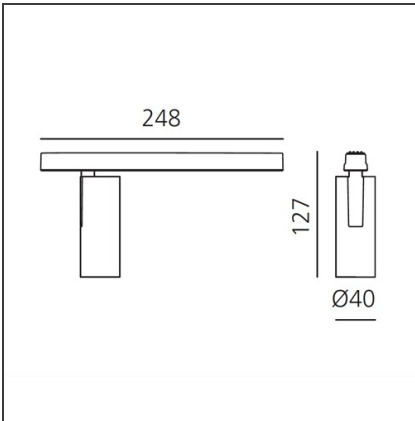

Vector Magnetic 40 - 10W 28° 4000K DALI Brushed silver

IP20   Dimmerable: 

DESIGN BY

Carlotta de Bevilacqua

DESCRIPTION

Two sizes with three different beam angles each (spot, flood, wide flood) obtained by means of refractive or hybrid optical units. Junction arm integrated in the spotlight's body to keep the barycentre aligned with the track and prevent any imbalance in possible suspension versions of the track. The junction allows 360° rotation and 90° tilting for maximum emission adjustment freedom.

TECHNICAL DRAWINGS

FEATURES

Article Code:	AP05315	Series:	Indoor, 2018
Colour:	Brushed silver		Artemide Collection
Installation:	Projector, Track		
Environment:	Indoor		

DIMENSIONS

Height:	cm 12.7
Base Length:	cm 24.8
Inclination:	-90+90
Rotation:	cm 360