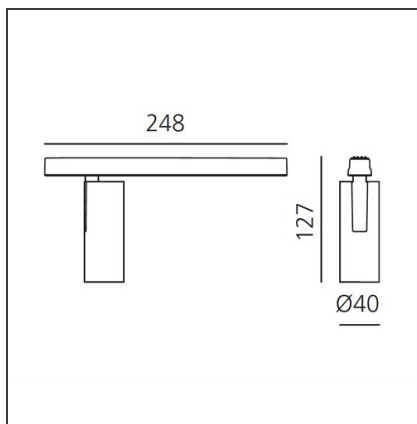

Vector Magnetic 40 - 10W 28° 4000K DALI White

IP20   Dimmbar: 

DESIGN

Carlotta de Bevilacqua

BESCHREIBUNG

Two sizes with three different beam angles each (spot, flood, wide flood) obtained by means of refractive or hybrid optical units. Junction arm integrated in the spotlight's body to keep the barycentre aligned with the track and prevent any imbalance in possible suspension versions of the track. The junction allows 360° rotation and 90° tilting for maximum emission adjustment freedom.

TECHNISCHE ZEICHNUNGEN

FUNKTIONEN

Artikelnummer:	AP05301	Serie:	Indoor, 2018 Artemide Collection
Farbe:	White		
Installation:	Projector, Stromschiene		
Anwendungsbereich:	Innenbeleuchtung		

DIMENSION

Höhe:	cm 12.7
Länge Fuß:	cm 24.8
Neigung:	-90+90
Drehung:	cm 360