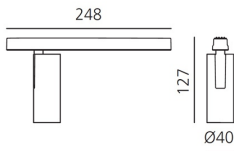

Vector Magnetic 40 - 13° 2700K DALI Black

Carlotta de Bevilacqua

IP20   Dimmbar: 

LUMINAIRE

- Watt: **10W**
- Lichtstrom (lm): **505lm**
- CCT: **2700K**
- Efficiency: **81%**
- Efficacy: **50.53lm/W**
- CRI: **90**
- Dimmable Typology: **Dali**

Anmerkungen

For operation use only Artemide Power Supply kit.

BESCHREIBUNG

Four sizes with three different beam angles each (spot, flood, wide flood) obtained by means of refractive or hybrid optical units. Junction arm integrated in the spotlight's body to keep the barycentre aligned with the track and prevent any imbalance in possible suspension versions of the track. The junction allows 360° rotation and 90° tilting for maximum emission adjustment freedom.

DIMENSION

- Höhe: **cm 12.7**
- Breite: **cm 4**
- Länge Fuß: **cm 24.8**
- Neigung: **-90+90**
- Drehung: **360°**
- Gewicht: **cm 0.3**

INKLUSIVE LICHTQUELLEN

- Kategorie: **Led**
- Anzahl: **1**
- Watt: **10W**
- Farbtemperatur(K): **2700K**
- CRI: **90**
- Color Tolerance: **MacAdam 3SDCM**
- Service Life: **L70 (6K) 50000h**