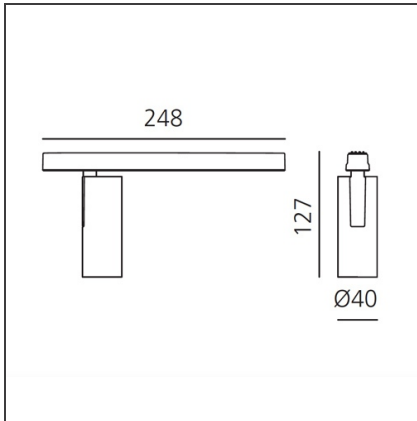

TECHNICAL DRAWINGS

FEATURES

Article Code:	AP01104	Series:	Indoor, 2019 Artemide Collection
Colour:	Black		
Installation:	Track, Projector		
Environment:	Indoor		

DIMENSIONS

Height:	cm 12.7
Weight:	kg 0.3
Base Length:	cm 24.8
Inclination:	-90+90
Rotation:	cm 360

INCLUDED SOURCES

Category:	LED	Color temperature (K):	2700K
Number:	1	Color Tolerance:	MacAdam 3SDCM
Watt:	10W	CRI:	90
Type:	0	Service Life:	L70 (6K) 50000h

LUMINAIRE

Watt:	10W	Delivered lumens output (lm):	505lm
		CCT:	2700K
		Efficiency:	81%
		Efficacy:	50.53lm/W
		CRI:	90
		Dimmable Typology:	Dali

Notes

For operation use only Artemide Power Supply kit.