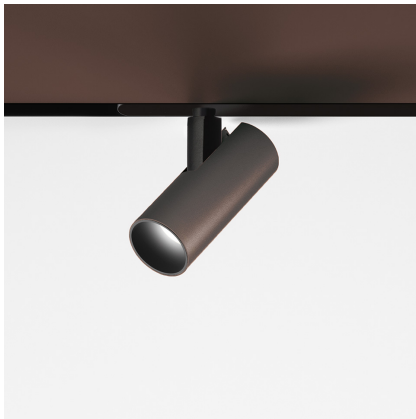

Vector Magnetic 40 - 13° 2700K DALI Brushed bronze

Carlotta de Bevilacqua

IP20   Dimmbar: 

LUMINAIRE

- Watt: **10W**
- Lichtstrom (lm): **505lm**
- CCT: **2700K**
- Efficiency: **81%**
- Efficacy: **50.53lm/W**
- CRI: **90**
- Dimmable Typology: **Dali**

Anmerkungen

For operation use only Artemide Power Supply kit.

BESCHREIBUNG

Four sizes with three different beam angles each (spot, flood, wide flood) obtained by means of refractive or hybrid optical units. Junction arm integrated in the spotlight's body to keep the barycentre aligned with the track and prevent any imbalance in possible suspension versions of the track. The junction allows 360° rotation and 90° tilting for maximum emission adjustment freedom.

ARTIKELNUMMER: AP01120

FUNKTIONEN

- Artikelnummer: **AP01120**
- Farbe: **Brushed Bronze**
- Installation: **ProjectorStromschiene**
- Serie: **Architectural Indoor, 2020 Artemide Collection**
- Anwendungsbereich: **Innenbeleuchtung**
- design: **Carlotta de Bevilacqua**

DIMENSION

- Höhe: **cm 12.7**
- Breite: **cm 4**
- Länge Fuß: **cm 24.8**
- Neigung: **-90+90**
- Drehung: **360°**
- Gewicht: **cm 0.3**

INKLUSIVE LICHTQUELLEN

- Kategorie: **Led**
- Anzahl: **1**
- Watt: **10W**
- Farbtemperatur(K): **2700K**
- CRI: **90**
- Color Tolerance: **MacAdam 3SDCM**
- Service Life: **L70 (6K) 50000h**