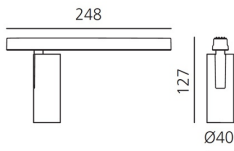

Vector Magnetic 40 - 13° 2700K DALI Brushed bronze

Carlotta de Bevilacqua

IP20   Dimmbar: 

LUMINAIRE

- Watt: **10W**
- Lichtstrom (lm): **505lm**
- CCT: **2700K**
- Efficiency: **81%**
- Efficacy: **50.53lm/W**
- CRI: **90**
- Dimmable Typology: **Dali**

Anmerkungen

For operation use only Artemide Power Supply kit.

BESCHREIBUNG

Four sizes with three different beam angles each (spot, flood, wide flood) obtained by means of refractive or hybrid optical units. Junction arm integrated in the spotlight's body to keep the barycentre aligned with the track and prevent any imbalance in possible suspension versions of the track. The junction allows 360° rotation and 90° tilting for maximum emission adjustment freedom.

DIMENSION

- Höhe: **cm 12.7**
- Breite: **cm 4**
- Länge Fuß: **cm 24.8**
- Neigung: **-90+90**
- Drehung: **360°**
- Gewicht: **cm 0.3**

INKLUSIVE LICHTQUELLEN

- Kategorie: **Led**
- Anzahl: **1**
- Watt: **10W**
- Farbtemperatur(K): **2700K**
- CRI: **90**
- Color Tolerance: **MacAdam 3SDCM**
- Service Life: **L70 (6K) 50000h**