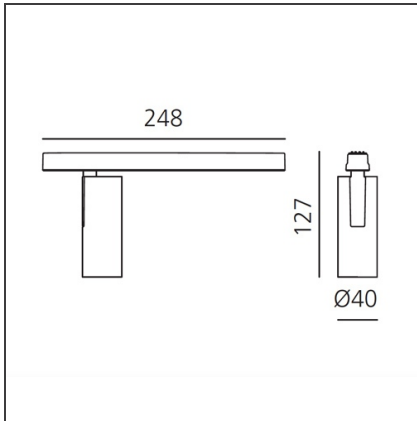

Vector Magnetic 40 - 13° 2700K DALI Brushed bronze

IP20   Dimmerable: 

DESIGN BY

Carlotta de Bevilacqua

DESCRIPTION

Four sizes with three different beam angles each (spot, flood, wide flood) obtained by means of refractive or hybrid optical units. Junction arm integrated in the spotlight's body to keep the barycentre aligned with the track and prevent any imbalance in possible suspension versions of the track. The junction allows 360° rotation and 90° tilting for maximum emission adjustment freedom.

TECHNICAL DRAWINGS

FEATURES

Article Code:	AP01120	Series:	Indoor, 2019
Colour:	Brushed Bronze		Artemide Collection
Installation:	Track, Projector		
Environment:	Indoor		

DIMENSIONS

Height:	cm 12.7
Weight:	kg 0.3
Base Length:	cm 24.8
Inclination:	-90+90
Rotation:	cm 360