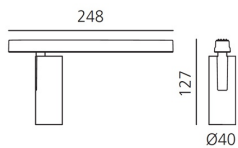

Vector Magnetic 40 - 13° 2700K DALI Brushed copper

Carlotta de Bevilacqua

IP20   Dimmbar: 

LUMINAIRE

- Watt: **10W**
- Lichtstrom (lm): **505lm**
- CCT: **2700K**
- Efficiency: **81%**
- Efficacy: **50.53lm/W**
- CRI: **90**
- Dimmable Typology: **Dali**

Anmerkungen

For operation use only Artemide Power Supply kit.

BESCHREIBUNG

Four sizes with three different beam angles each (spot, flood, wide flood) obtained by means of refractive or hybrid optical units. Junction arm integrated in the spotlight's body to keep the barycentre aligned with the track and prevent any imbalance in possible suspension versions of the track. The junction allows 360° rotation and 90° tilting for maximum emission adjustment freedom.

ARTIKELNUMMER: AP01118

FUNKTIONEN

- Artikelnummer: **AP01118**
- Farbe: **Brushed Copper**
- Installation: **ProjectorStromschiene**
- Serie: **Architectural Indoor, 2020 Artemide Collection**
- Anwendungsbereich: **Innenbeleuchtung**
- design: **Carlotta de Bevilacqua**

DIMENSION

- Höhe: **cm 12.7**
- Breite: **cm 4**
- Länge Fuß: **cm 24.8**
- Neigung: **-90+90**
- Drehung: **360°**
- Gewicht: **cm 0.3**

INKLUSIVE LICHTQUELLEN

- Kategorie: **Led**
- Anzahl: **1**
- Watt: **10W**
- Farbtemperatur(K): **2700K**
- CRI: **90**
- Color Tolerance: **MacAdam 3SDCM**
- Service Life: **L70 (6K) 50000h**