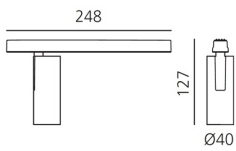

Vector Magnetic 40 - 13° 2700K DALI Brushed silver

Carlotta de Bevilacqua

IP20   Dimmbar: 

LUMINAIRE

- Watt: **10W**
- Lichtstrom (lm): **505lm**
- CCT: **2700K**
- Efficiency: **81%**
- Efficacy: **50.53lm/W**
- CRI: **90**
- Dimmable Typology: **Dali**

Anmerkungen

For operation use only Artemide Power Supply kit.

BESCHREIBUNG

Four sizes with three different beam angles each (spot, flood, wide flood) obtained by means of refractive or hybrid optical units. Junction arm integrated in the spotlight's body to keep the barycentre aligned with the track and prevent any imbalance in possible suspension versions of the track. The junction allows 360° rotation and 90° tilting for maximum emission adjustment freedom.

DIMENSION

- Höhe: **cm 12.7**
- Breite: **cm 4**
- Länge Fuß: **cm 24.8**
- Neigung: **-90+90**
- Drehung: **360°**
- Gewicht: **cm 0.3**

INKLUSIVE LICHTQUELLEN

- Kategorie: **Led**
- Anzahl: **1**
- Watt: **10W**
- Farbtemperatur(K): **2700K**
- CRI: **90**
- Color Tolerance: **MacAdam 3SDCM**
- Service Life: **L70 (6K) 50000h**