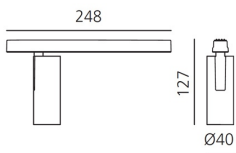

Vector Magnetic 40 - 13° 2700K DALI White

Carlotta de Bevilacqua

IP20   Dimmbar: 

LUMINAIRE

- Watt: **10W**
- Lichtstrom (lm): **505lm**
- CCT: **2700K**
- Efficiency: **81%**
- Efficacy: **50.53lm/W**
- CRI: **90**
- Dimmable Typology: **Dali**

Anmerkungen

For operation use only Artemide Power Supply kit.

BESCHREIBUNG

Four sizes with three different beam angles each (spot, flood, wide flood) obtained by means of refractive or hybrid optical units. Junction arm integrated in the spotlight's body to keep the barycentre aligned with the track and prevent any imbalance in possible suspension versions of the track. The junction allows 360° rotation and 90° tilting for maximum emission adjustment freedom.

DIMENSION

- Höhe: **cm 12.7**
- Breite: **cm 4**
- Länge Fuß: **cm 24.8**
- Neigung: **-90+90**
- Drehung: **360°**
- Gewicht: **cm 0.3**

INKLUSIVE LICHTQUELLEN

- Kategorie: **Led**
- Anzahl: **1**
- Watt: **10W**
- Farbtemperatur(K): **2700K**
- CRI: **90**
- Color Tolerance: **MacAdam 3SDCM**
- Service Life: **L70 (6K) 50000h**