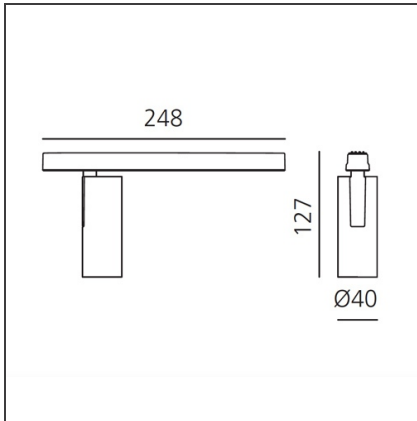

Vector Magnetic 40 - 13° 2700K DALI White

IP20   Dimmerable: 

DESIGN BY

Carlotta de Bevilacqua

DESCRIPTION

Four sizes with three different beam angles each (spot, flood, wide flood) obtained by means of refractive or hybrid optical units. Junction arm integrated in the spotlight's body to keep the barycentre aligned with the track and prevent any imbalance in possible suspension versions of the track. The junction allows 360° rotation and 90° tilting for maximum emission adjustment freedom.

TECHNICAL DRAWINGS

FEATURES

Article Code:	AP01101	Series:	Indoor, 2019 Artemide Collection
Colour:	White		
Installation:	Track, Projector		
Environment:	Indoor		

DIMENSIONS

Height:	cm 12.7
Weight:	kg 0.3
Base Length:	cm 24.8
Inclination:	-90+90
Rotation:	cm 360