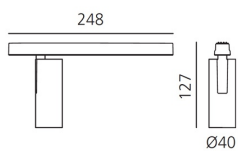

Vector Magnetic 40 - 13° 3000K DALI Black

Carlotta de Bevilacqua

IP20   Dimmbar: 

LUMINAIRE

- Watt: **10W**
- Lichtstrom (lm): **541lm**
- CCT: **3000K**
- Efficiency: **81%**
- Efficacy: **54.09lm/W**
- CRI: **90**
- Dimmable Typology: **Dali**

Anmerkungen

For operation use only Artemide Power Supply kit.

BESCHREIBUNG

Four sizes with three different beam angles each (spot, flood, wide flood) obtained by means of refractive or hybrid optical units. Junction arm integrated in the spotlight's body to keep the barycentre aligned with the track and prevent any imbalance in possible suspension versions of the track. The junction allows 360° rotation and 90° tilting for maximum emission adjustment freedom.

DIMENSION

- Höhe: **cm 12.7**
- Breite: **cm 4**
- Länge Fuß: **cm 24.8**
- Neigung: **-90+90**
- Drehung: **360°**
- Gewicht: **cm 0.3**

INKLUSIVE LICHTQUELLEN

- Kategorie: **Led**
- Anzahl: **1**
- Watt: **10W**
- Farbtemperatur(K): **3000K**
- Color Tolerance: **MacAdam 3SDCM**
- Service Life: **L70 (6K) 50000h**