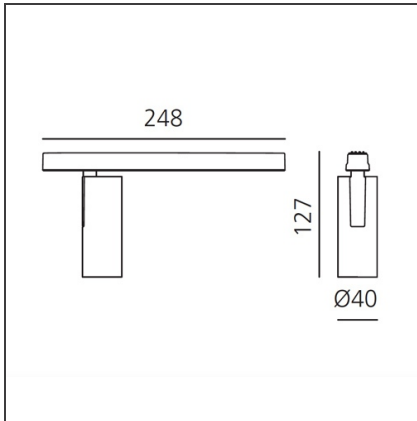

Vector Magnetic 40 - 13° 3000K DALI Black

IP20   Dimmerable: 

DESIGN BY

Carlotta de Bevilacqua

DESCRIPTION

Four sizes with three different beam angles each (spot, flood, wide flood) obtained by means of refractive or hybrid optical units. Junction arm integrated in the spotlight's body to keep the barycentre aligned with the track and prevent any imbalance in possible suspension versions of the track. The junction allows 360° rotation and 90° tilting for maximum emission adjustment freedom.

TECHNICAL DRAWINGS

FEATURES

Article Code:	AP00104	Series:	Indoor, 2019 Artemide Collection
Colour:	Black		
Installation:	Track, Projector		
Environment:	Indoor		

DIMENSIONS

Height:	cm 12.7
Weight:	kg 0.3
Base Length:	cm 24.8
Inclination:	-90+90
Rotation:	cm 360