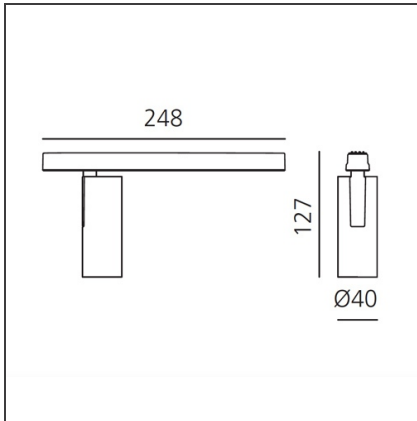

Vector Magnetic 40 - 13° 3000K DALI Brushed bronze

IP20   Dimmerable: 

DESIGN BY

Carlotta de Bevilacqua

DESCRIPTION

Four sizes with three different beam angles each (spot, flood, wide flood) obtained by means of refractive or hybrid optical units. Junction arm integrated in the spotlight's body to keep the barycentre aligned with the track and prevent any imbalance in possible suspension versions of the track. The junction allows 360° rotation and 90° tilting for maximum emission adjustment freedom.

TECHNICAL DRAWINGS

FEATURES

Article Code:	AP00120	Series:	Indoor, 2019
Colour:	Brushed Bronze		Artemide Collection
Installation:	Track, Projector		
Environment:	Indoor		

DIMENSIONS

Height:	cm 12.7
Weight:	kg 0.3
Base Length:	cm 24.8
Inclination:	-90+90
Rotation:	cm 360