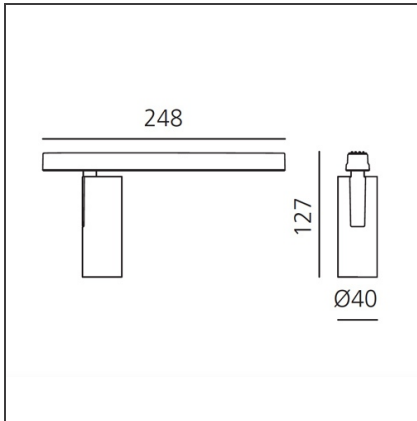

Vector Magnetic 40 - 13° 3000K DALI Brushed copper

IP20   Dimmerable: 

DESIGN BY

Carlotta de Bevilacqua

DESCRIPTION

Four sizes with three different beam angles each (spot, flood, wide flood) obtained by means of refractive or hybrid optical units. Junction arm integrated in the spotlight's body to keep the barycentre aligned with the track and prevent any imbalance in possible suspension versions of the track. The junction allows 360° rotation and 90° tilting for maximum emission adjustment freedom.

TECHNICAL DRAWINGS

FEATURES

Article Code:	AP00118	Series:	Indoor, 2019
Colour:	Brushed Copper		Artemide Collection
Installation:	Track, Projector		
Environment:	Indoor		

DIMENSIONS

Height:	cm 12.7
Weight:	kg 0.3
Base Length:	cm 24.8
Inclination:	-90+90
Rotation:	cm 360