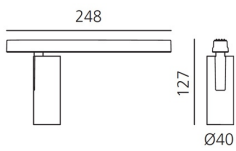

LUMINAIRE

- Watt: **10W**
- Lichtstrom (lm): **541lm**
- CCT: **3000K**
- Efficiency: **81%**
- Efficacy: **54.09lm/W**
- CRI: **90**
- Dimmable Typology: **Dali**

Anmerkungen

For operation use only Artemide Power Supply kit.

BESCHREIBUNG

Four sizes with three different beam angles each (spot, flood, wide flood) obtained by means of refractive or hybrid optical units. Junction arm integrated in the spotlight's body to keep the barycentre aligned with the track and prevent any imbalance in possible suspension versions of the track. The junction allows 360° rotation and 90° tilting for maximum emission adjustment freedom.

ARTIKELNUMMER: AP00115

FUNKTIONEN

- Artikelnummer: **AP00115**
- Farbe: **Brushed Silver**
- Installation: **Stromschiene**
- Serie: **Architectural Indoor, 2020 Artemide Collection**
- Anwendungsbereich: **Innenbeleuchtung**
- design: **Carlotta de Bevilacqua**

DIMENSION

- Höhe: **cm 12.7**
- Breite: **cm 4**
- Länge Fuß: **cm 24.8**
- Neigung: **-90+90**
- Drehung: **360°**
- Gewicht: **cm 0.3**

INKLUSIVE LICHTQUELLEN

- Kategorie: **Led**
- Anzahl: **1**
- Watt: **10W**
- Farbtemperatur(K): **3000K**
- Color Tolerance: **MacAdam 3SDCM**
- Service Life: **L70 (6K) 50000h**