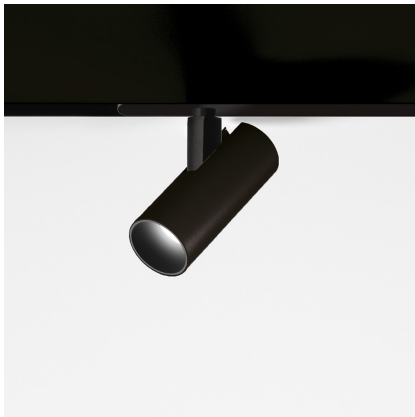

# Vector Magnetic 40 - 13° 4000K DALI Black

Carlotta de Bevilacqua

IP20   Dimmbar: 

## BESCHREIBUNG

Four sizes with three different beam angles each (spot, flood, wide flood) obtained by means of refractive or hybrid optical units. Junction arm integrated in the spotlight's body to keep the barycentre aligned with the track and prevent any imbalance in possible suspension versions of the track. The junction allows 360° rotation and 90° tilting for maximum emission adjustment freedom.