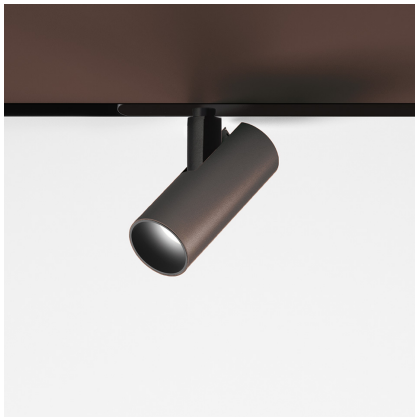

Vector Magnetic 40 - 13° 4000K DALI Brushed bronze

Carlotta de Bevilacqua

IP20   Dimmbar: 

LUMINAIRE

- Watt: **10W**
- Lichtstrom (lm): **541lm**
- CCT: **4000K**
- Efficiency: **81%**
- Efficacy: **54.09lm/W**
- CRI: **90**
- Dimmable Typology: **Dali**

Anmerkungen

For operation use only Artemide Power Supply kit.

BESCHREIBUNG

Four sizes with three different beam angles each (spot, flood, wide flood) obtained by means of refractive or hybrid optical units. Junction arm integrated in the spotlight's body to keep the barycentre aligned with the track and prevent any imbalance in possible suspension versions of the track. The junction allows 360° rotation and 90° tilting for maximum emission adjustment freedom.

ARTIKELNUMMER: AP05120

FUNKTIONEN

- Artikelnummer: **AP05120**
- Farbe: **Brushed Bronze**
- Installation: **ProjectorStromschiene**
- Serie: **Architectural Indoor, 2020 Artemide Collection**
- Anwendungsbereich: **Innenbeleuchtung**
- design: **Carlotta de Bevilacqua**

DIMENSION

- Höhe: **cm 12.7**
- Breite: **cm 4**
- Länge Fuß: **cm 24.8**
- Neigung: **-90+90**
- Drehung: **360°**
- Gewicht: **cm 0.3**

INKLUSIVE LICHTQUELLEN

- Kategorie: **Led**
- Anzahl: **1**
- Watt: **10W**
- Farbtemperatur(K): **4000K**
- Color Tolerance: **MacAdam 3SDCM**
- Service Life: **L70 (6K) 50000h**