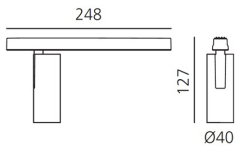

Vector Magnetic 40 - 13° 4000K DALI Brushed copper

Carlotta de Bevilacqua

IP20   Dimmbar: 

LUMINAIRE

- Watt: **10W**
- Lichtstrom (lm): **541lm**
- CCT: **4000K**
- Efficiency: **81%**
- Efficacy: **54.09lm/W**
- CRI: **90**
- Dimmable Typology: **Dali**

Anmerkungen

For operation use only Artemide Power Supply kit.

BESCHREIBUNG

Four sizes with three different beam angles each (spot, flood, wide flood) obtained by means of refractive or hybrid optical units. Junction arm integrated in the spotlight's body to keep the barycentre aligned with the track and prevent any imbalance in possible suspension versions of the track. The junction allows 360° rotation and 90° tilting for maximum emission adjustment freedom.

DIMENSION

- Höhe: **cm 12.7**
- Breite: **cm 4**
- Länge Fuß: **cm 24.8**
- Neigung: **-90+90**
- Drehung: **360°**
- Gewicht: **cm 0.3**

INKLUSIVE LICHTQUELLEN

- Kategorie: **Led**
- Anzahl: **1**
- Watt: **10W**
- Farbtemperatur(K): **4000K**
- Color Tolerance: **MacAdam 3SDCM**
- Service Life: **L70 (6K) 50000h**