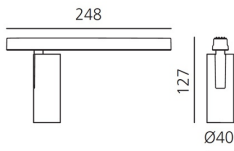

Vector Magnetic 40 - 13° 4000K DALI Brushed silver

Carlotta de Bevilacqua

IP20   Dimmbar: 

LUMINAIRE

- Watt: **10W**
- Lichtstrom (lm): **541lm**
- CCT: **4000K**
- Efficiency: **81%**
- Efficacy: **54.09lm/W**
- CRI: **90**
- Dimmable Typology: **Dali**

Anmerkungen

For operation use only Artemide Power Supply kit.

BESCHREIBUNG

Four sizes with three different beam angles each (spot, flood, wide flood) obtained by means of refractive or hybrid optical units. Junction arm integrated in the spotlight's body to keep the barycentre aligned with the track and prevent any imbalance in possible suspension versions of the track. The junction allows 360° rotation and 90° tilting for maximum emission adjustment freedom.

DIMENSION

- Höhe: **cm 12.7**
- Breite: **cm 4**
- Länge Fuß: **cm 24.8**
- Neigung: **-90+90**
- Drehung: **360°**
- Gewicht: **cm 0.3**

INKLUSIVE LICHTQUELLEN

- Kategorie: **Led**
- Anzahl: **1**
- Watt: **10W**
- Farbtemperatur(K): **4000K**
- Color Tolerance: **MacAdam 3SDCM**
- Service Life: **L70 (6K) 50000h**