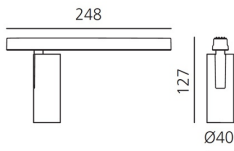

Vector Magnetic 40 - 20° 2700K DALI Black

Carlotta de Bevilacqua

IP20   Dimmbar: 

LUMINAIRE

- Watt: **10W**
- Lichtstrom (lm): **543lm**
- CCT: **2700K**
- Efficiency: **69%**
- Efficacy: **54.25lm/W**
- CRI: **90**
- Dimmable Typology: **Dali**

Anmerkungen

For operation use only Artemide Power Supply kit.

BESCHREIBUNG

Four sizes with three different beam angles each (spot, flood, wide flood) obtained by means of refractive or hybrid optical units. Junction arm integrated in the spotlight's body to keep the barycentre aligned with the track and prevent any imbalance in possible suspension versions of the track. The junction allows 360° rotation and 90° tilting for maximum emission adjustment freedom.

DIMENSION

- Höhe: **cm 12.7**
- Breite: **cm 4**
- Länge Fuß: **cm 24.8**
- Neigung: **-90+90**
- Drehung: **360°**
- Gewicht: **cm 0.3**

INKLUSIVE LICHTQUELLEN

- Kategorie: **Led**
- Anzahl: **1**
- Watt: **10W**
- Farbtemperatur(K): **2700K**
- CRI: **90**
- Color Tolerance: **MacAdam 3SDCM**
- Service Life: **L70 (6K) 50000h**