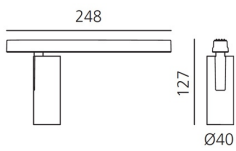

Vector Magnetic 40 - 20° 2700K DALI Brushed bronze

Carlotta de Bevilacqua

IP20   Dimmbar: 

LUMINAIRE

- Watt: **10W**
- Lichtstrom (lm): **543lm**
- CCT: **2700K**
- Efficiency: **69%**
- Efficacy: **54.25lm/W**
- CRI: **90**
- Dimmable Typology: **Dali**

Anmerkungen

For operation use only Artemide Power Supply kit.

BESCHREIBUNG

Four sizes with three different beam angles each (spot, flood, wide flood) obtained by means of refractive or hybrid optical units. Junction arm integrated in the spotlight's body to keep the barycentre aligned with the track and prevent any imbalance in possible suspension versions of the track. The junction allows 360° rotation and 90° tilting for maximum emission adjustment freedom.

DIMENSION

- Höhe: **cm 12.7**
- Breite: **cm 4**
- Länge Fuß: **cm 24.8**
- Neigung: **-90+90**
- Drehung: **360°**
- Gewicht: **cm 0.3**

INKLUSIVE LICHTQUELLEN

- Kategorie: **Led**
- Anzahl: **1**
- Watt: **10W**
- Farbtemperatur(K): **2700K**
- CRI: **90**
- Color Tolerance: **MacAdam 3SDCM**
- Service Life: **L70 (6K) 50000h**