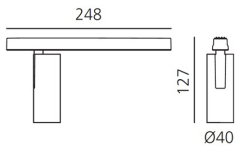

Vector Magnetic 40 - 20° 2700K DALI Brushed copper

Carlotta de Bevilacqua

IP20   Dimmbar: 

LUMINAIRE

- Watt: **10W**
- Lichtstrom (lm): **543lm**
- CCT: **2700K**
- Efficiency: **69%**
- Efficacy: **54.25lm/W**
- CRI: **90**
- Dimmable Typology: **Dali**

Anmerkungen

For operation use only Artemide Power Supply kit.

BESCHREIBUNG

Four sizes with three different beam angles each (spot, flood, wide flood) obtained by means of refractive or hybrid optical units. Junction arm integrated in the spotlight's body to keep the barycentre aligned with the track and prevent any imbalance in possible suspension versions of the track. The junction allows 360° rotation and 90° tilting for maximum emission adjustment freedom.

DIMENSION

- Höhe: **cm 12.7**
- Breite: **cm 4**
- Länge Fuß: **cm 24.8**
- Neigung: **-90+90**
- Drehung: **360°**
- Gewicht: **cm 0.3**

INKLUSIVE LICHTQUELLEN

- Kategorie: **Led**
- Anzahl: **1**
- Watt: **10W**
- Farbtemperatur(K): **2700K**
- CRI: **90**
- Color Tolerance: **MacAdam 3SDCM**
- Service Life: **L70 (6K) 50000h**