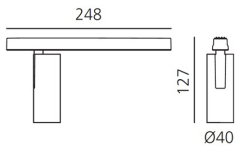

Vector Magnetic 40 - 20° 2700K DALI Brushed silver

Carlotta de Bevilacqua

IP20   Dimmbar: 

LUMINAIRE

- Watt: **10W**
- Lichtstrom (lm): **543lm**
- CCT: **2700K**
- Efficiency: **69%**
- Efficacy: **54.25lm/W**
- CRI: **90**
- Dimmable Typology: **Dali**

Anmerkungen

For operation use only Artemide Power Supply kit.

BESCHREIBUNG

Four sizes with three different beam angles each (spot, flood, wide flood) obtained by means of refractive or hybrid optical units. Junction arm integrated in the spotlight's body to keep the barycentre aligned with the track and prevent any imbalance in possible suspension versions of the track. The junction allows 360° rotation and 90° tilting for maximum emission adjustment freedom.

DIMENSION

- Höhe: **cm 12.7**
- Breite: **cm 4**
- Länge Fuß: **cm 24.8**
- Neigung: **-90+90**
- Drehung: **360°**
- Gewicht: **cm 0.3**

INKLUSIVE LICHTQUELLEN

- Kategorie: **Led**
- Anzahl: **1**
- Watt: **10W**
- Farbtemperatur(K): **2700K**
- CRI: **90**
- Color Tolerance: **MacAdam 3SDCM**
- Service Life: **L70 (6K) 50000h**