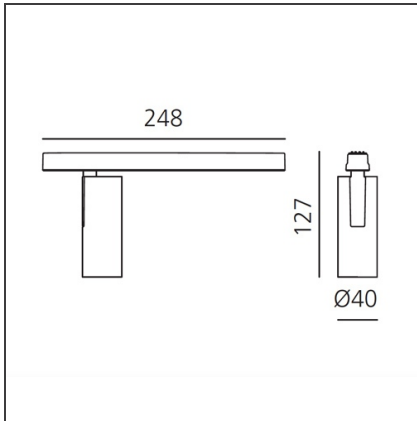

Vector Magnetic 40 - 20° 2700K DALI Brushed silver

IP20   Dimmerable: 

DESIGN BY

Carlotta de Bevilacqua

DESCRIPTION

Four sizes with three different beam angles each (spot, flood, wide flood) obtained by means of refractive or hybrid optical units. Junction arm integrated in the spotlight's body to keep the barycentre aligned with the track and prevent any imbalance in possible suspension versions of the track. The junction allows 360° rotation and 90° tilting for maximum emission adjustment freedom.

TECHNICAL DRAWINGS

FEATURES

Article Code:	AP01215	Series:	Indoor, 2019 Artemide Collection
Colour:	Brushed Silver		
Installation:	Track, Projector		
Environment:	Indoor		

DIMENSIONS

Height:	cm 12.7
Weight:	kg 0.3
Base Length:	cm 24.8
Inclination:	-90+90
Rotation:	cm 360