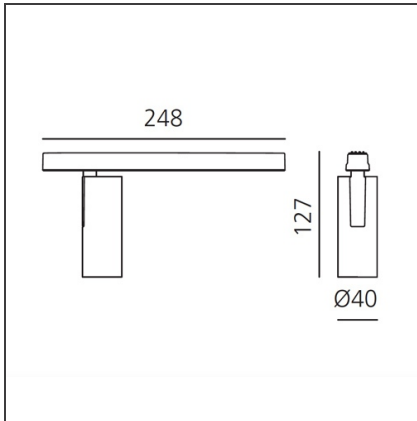

Vector Magnetic 40 - 20° 2700K DALI White

IP20   Dimmerable: 

DESIGN BY

Carlotta de Bevilacqua

DESCRIPTION

Four sizes with three different beam angles each (spot, flood, wide flood) obtained by means of refractive or hybrid optical units. Junction arm integrated in the spotlight's body to keep the barycentre aligned with the track and prevent any imbalance in possible suspension versions of the track. The junction allows 360° rotation and 90° tilting for maximum emission adjustment freedom.

TECHNICAL DRAWINGS

FEATURES

Article Code:	AP01201	Series:	Indoor, 2019 Artemide Collection
Colour:	White		
Installation:	Track, Projector		
Environment:	Indoor		

DIMENSIONS

Height:	cm 12.7
Weight:	kg 0.3
Base Length:	cm 24.8
Inclination:	-90+90
Rotation:	cm 360