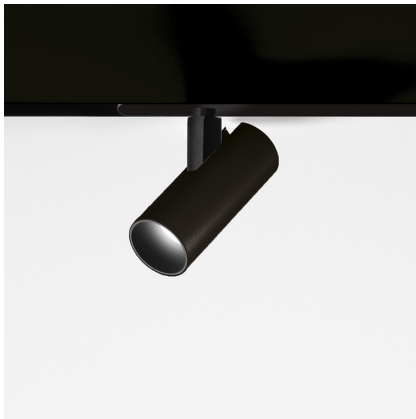

# Vector Magnetic 40 - 20° 3000K DALI Black

Carlotta de Bevilacqua

IP20   Dimmbar: 

## BESCHREIBUNG

Four sizes with three different beam angles each (spot, flood, wide flood) obtained by means of refractive or hybrid optical units. Junction arm integrated in the spotlight's body to keep the barycentre aligned with the track and prevent any imbalance in possible suspension versions of the track. The junction allows 360° rotation and 90° tilting for maximum emission adjustment freedom.