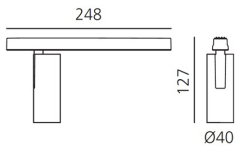

LUMINAIRE

- Watt: **10W**
- Lichtstrom (lm): **584lm**
- CCT: **3000K**
- Efficiency: **69%**
- Efficacy: **58.43lm/W**
- CRI: **90**
- Dimmable Typology: **Dali**

Anmerkungen

For operation use only Artemide Power Supply kit.

BESCHREIBUNG

Four sizes with three different beam angles each (spot, flood, wide flood) obtained by means of refractive or hybrid optical units. Junction arm integrated in the spotlight's body to keep the barycentre aligned with the track and prevent any imbalance in possible suspension versions of the track. The junction allows 360° rotation and 90° tilting for maximum emission adjustment freedom.

ARTIKELNUMMER: AP00204

FUNKTIONEN

- Artikelnummer: **AP00204**
- Farbe: **Black**
- Installation: **ProjectorStromschiene**
- Serie: **Architectural Indoor, 2020 Artemide Collection**
- Anwendungsbereich: **Innenbeleuchtung**
- design: **Carlotta de Bevilacqua**

DIMENSION

- Höhe: **cm 12.7**
- Breite: **cm 4**
- Länge Fuß: **cm 24.8**
- Neigung: **-90+90**
- Drehung: **360°**
- Gewicht: **cm 0.3**

INKLUSIVE LICHTQUELLEN

- Kategorie: **Led**
- Anzahl: **1**
- Watt: **10W**
- Farbtemperatur(K): **3000K**
- Color Tolerance: **MacAdam 3SDCM**
- Service Life: **L70 (6K) 50000h**