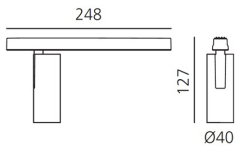

Vector Magnetic 40 - 20° 4000K DALI Black

Carlotta de Bevilacqua

IP20   Dimmbar: 

LUMINAIRE

- Watt: **10W**
- Lichtstrom (lm): **626lm**
- CCT: **4000K**
- Efficiency: **69%**
- Efficacy: **62.6lm/W**
- CRI: **90**
- Dimmable Typology: **Dali**

Anmerkungen

For operation use only Artemide Power Supply kit.

BESCHREIBUNG

Four sizes with three different beam angles each (spot, flood, wide flood) obtained by means of refractive or hybrid optical units. Junction arm integrated in the spotlight's body to keep the barycentre aligned with the track and prevent any imbalance in possible suspension versions of the track. The junction allows 360° rotation and 90° tilting for maximum emission adjustment freedom.

DIMENSION

- Höhe: **cm 12.7**
- Breite: **cm 4**
- Länge Fuß: **cm 24.8**
- Neigung: **-90+90**
- Drehung: **360°**
- Gewicht: **cm 0.3**

INKLUSIVE LICHTQUELLEN

- Kategorie: **Led**
- Anzahl: **1**
- Watt: **10W**
- Farbtemperatur(K): **4000K**
- Color Tolerance: **MacAdam 3SDCM**
- Service Life: **L70 (6K) 50000h**