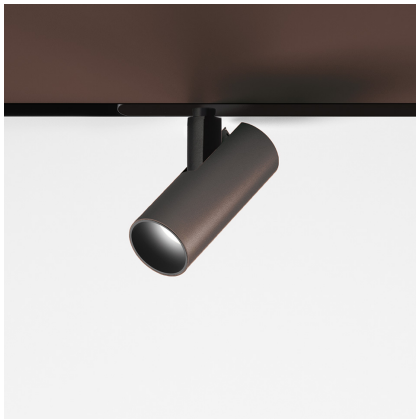

Vector Magnetic 40 - 20° 4000K DALI Brushed bronze

Carlotta de Bevilacqua

IP20   Dimmbar: 

LUMINAIRE

- Watt: **10W**
- Lichtstrom (lm): **626lm**
- CCT: **4000K**
- Efficiency: **69%**
- Efficacy: **62.6lm/W**
- CRI: **90**
- Dimmable Typology: **Dali**

Anmerkungen

For operation use only Artemide Power Supply kit.

BESCHREIBUNG

Four sizes with three different beam angles each (spot, flood, wide flood) obtained by means of refractive or hybrid optical units. Junction arm integrated in the spotlight's body to keep the barycentre aligned with the track and prevent any imbalance in possible suspension versions of the track. The junction allows 360° rotation and 90° tilting for maximum emission adjustment freedom.

ARTIKELNUMMER: AP05220

FUNKTIONEN

- Artikelnummer: **AP05220**
- Farbe: **Brushed Bronze**
- Installation: **ProjectorStromschiene**
- Serie: **Architectural Indoor, 2020 Artemide Collection**
- Anwendungsbereich: **Innenbeleuchtung**
- design: **Carlotta de Bevilacqua**

DIMENSION

- Höhe: **cm 12.7**
- Breite: **cm 4**
- Länge Fuß: **cm 24.8**
- Neigung: **-90+90**
- Drehung: **360°**
- Gewicht: **cm 0.3**

INKLUSIVE LICHTQUELLEN

- Kategorie: **Led**
- Anzahl: **1**
- Watt: **10W**
- Farbtemperatur(K): **4000K**
- Color Tolerance: **MacAdam 3SDCM**
- Service Life: **L70 (6K) 50000h**